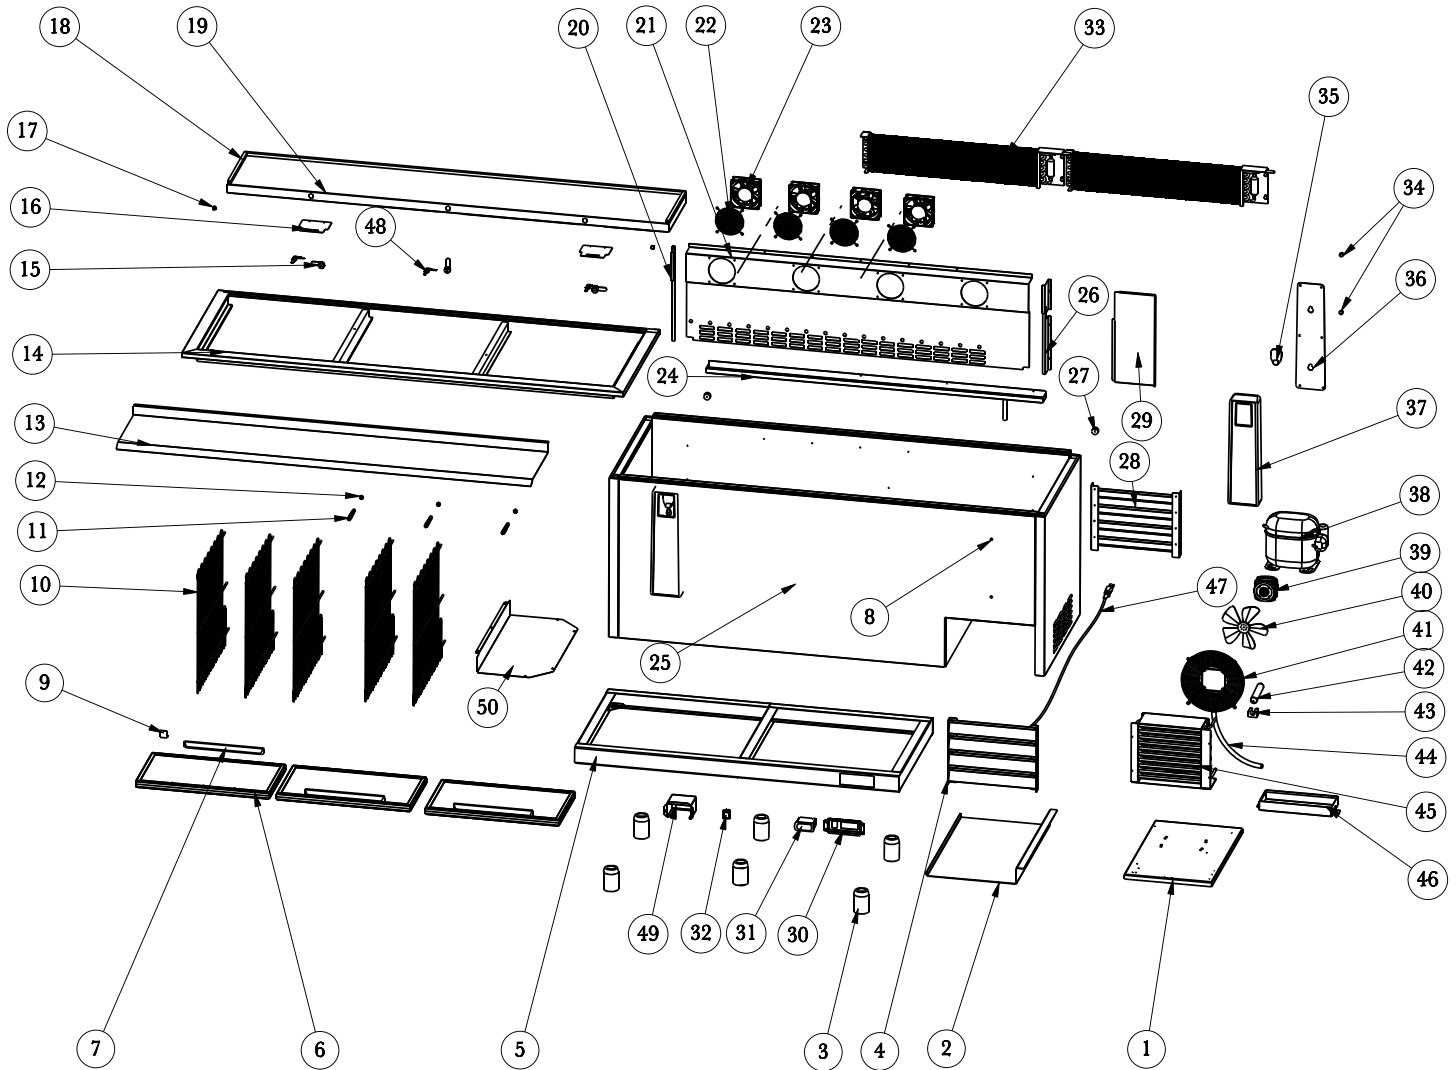

Parts Breakdown

Model BB-CN-0026-HC 50041

Parts Breakdown

Model BB-CN-0026-HC 50041

Item No.	Description	Position	Item No.	Description	Position	Item No.	Description	Position
AE987	Compressor Unit Installation Board for 50041	1	AF854	Decoration Strip for 50041	18	AA244	Bottle Opener for 50041	35
AE988	Base Board for 50041	2	AF855	Top Board for 50041	19	AF841	Bottle Opener Board for 50041	36
AA185	Leveling Feet for 50041	3	AE996	Left Support for Evaporator Cover for 50041	20	AA246	Bottle Opener Cover for 50041	37
AF005	Front Grill for 50041	4	AF856	Evaporator Cover for 50041	21	AE876	Compressor for 50041	38
AF851	Cabinet Base for 50041	5	AA201	Evaporator Fan Motor Cover for 50041	22	AA247	Condenser Fan Motor for 50041	39
AF843	Door for 50041	6	AE901	Evaporator Fan Motor for 50041	23	AA248	Condenser Fan Blade for 50041	40
62363	Door Handle for 50041	7	AF857	Inner Drain Pan for 50041	24	AA249	Condenser Fan Motor Cover for 50041	41
AE971	Door Gasket for 50041	8	AE999	Right Support for Evaporator Cover for 50041	26	AB594	Filter for 50041	42
AE986	Door Limit Block for 50041	9	AA192	Back Limit Block for 50041	27	AB595	Filter Fixer for 50041	43
AA225	Shelf for 50041	10	AF000	Back Grill for 50041	28	AA216	Drain Tube for 50041	44
AA226	Shelf Spring for 50041	11	AF840	Inner Baffle for 50041	29	AA300	Condenser for 50041	45
AA227	Shelf Cap for 50041	12	AE984	Thermostat Installation Cover for 50041	30	AE905	Outer Drain Pan for 50041	46
AF852	Panel Under Table with Component for 50041	13 - 14	AB109	Thermostat for 50041	31	AA135	Power Cord for 50041	47
AA197	Lock for 50041	15	AA124	Power Switch for 50041	32	AA196	Key for 50041	48
AE977	Base Board for Lock for 50041	16	AA298	Evaporator for 50041	33	AA214	Thermostat Water Proof Cover for 50041	49
AA231	Decoration Cover for 50041	17	AA243	Screw for Bottle Opener Component for 50041	34	AF004	Thermostat Baffle for 50041	50